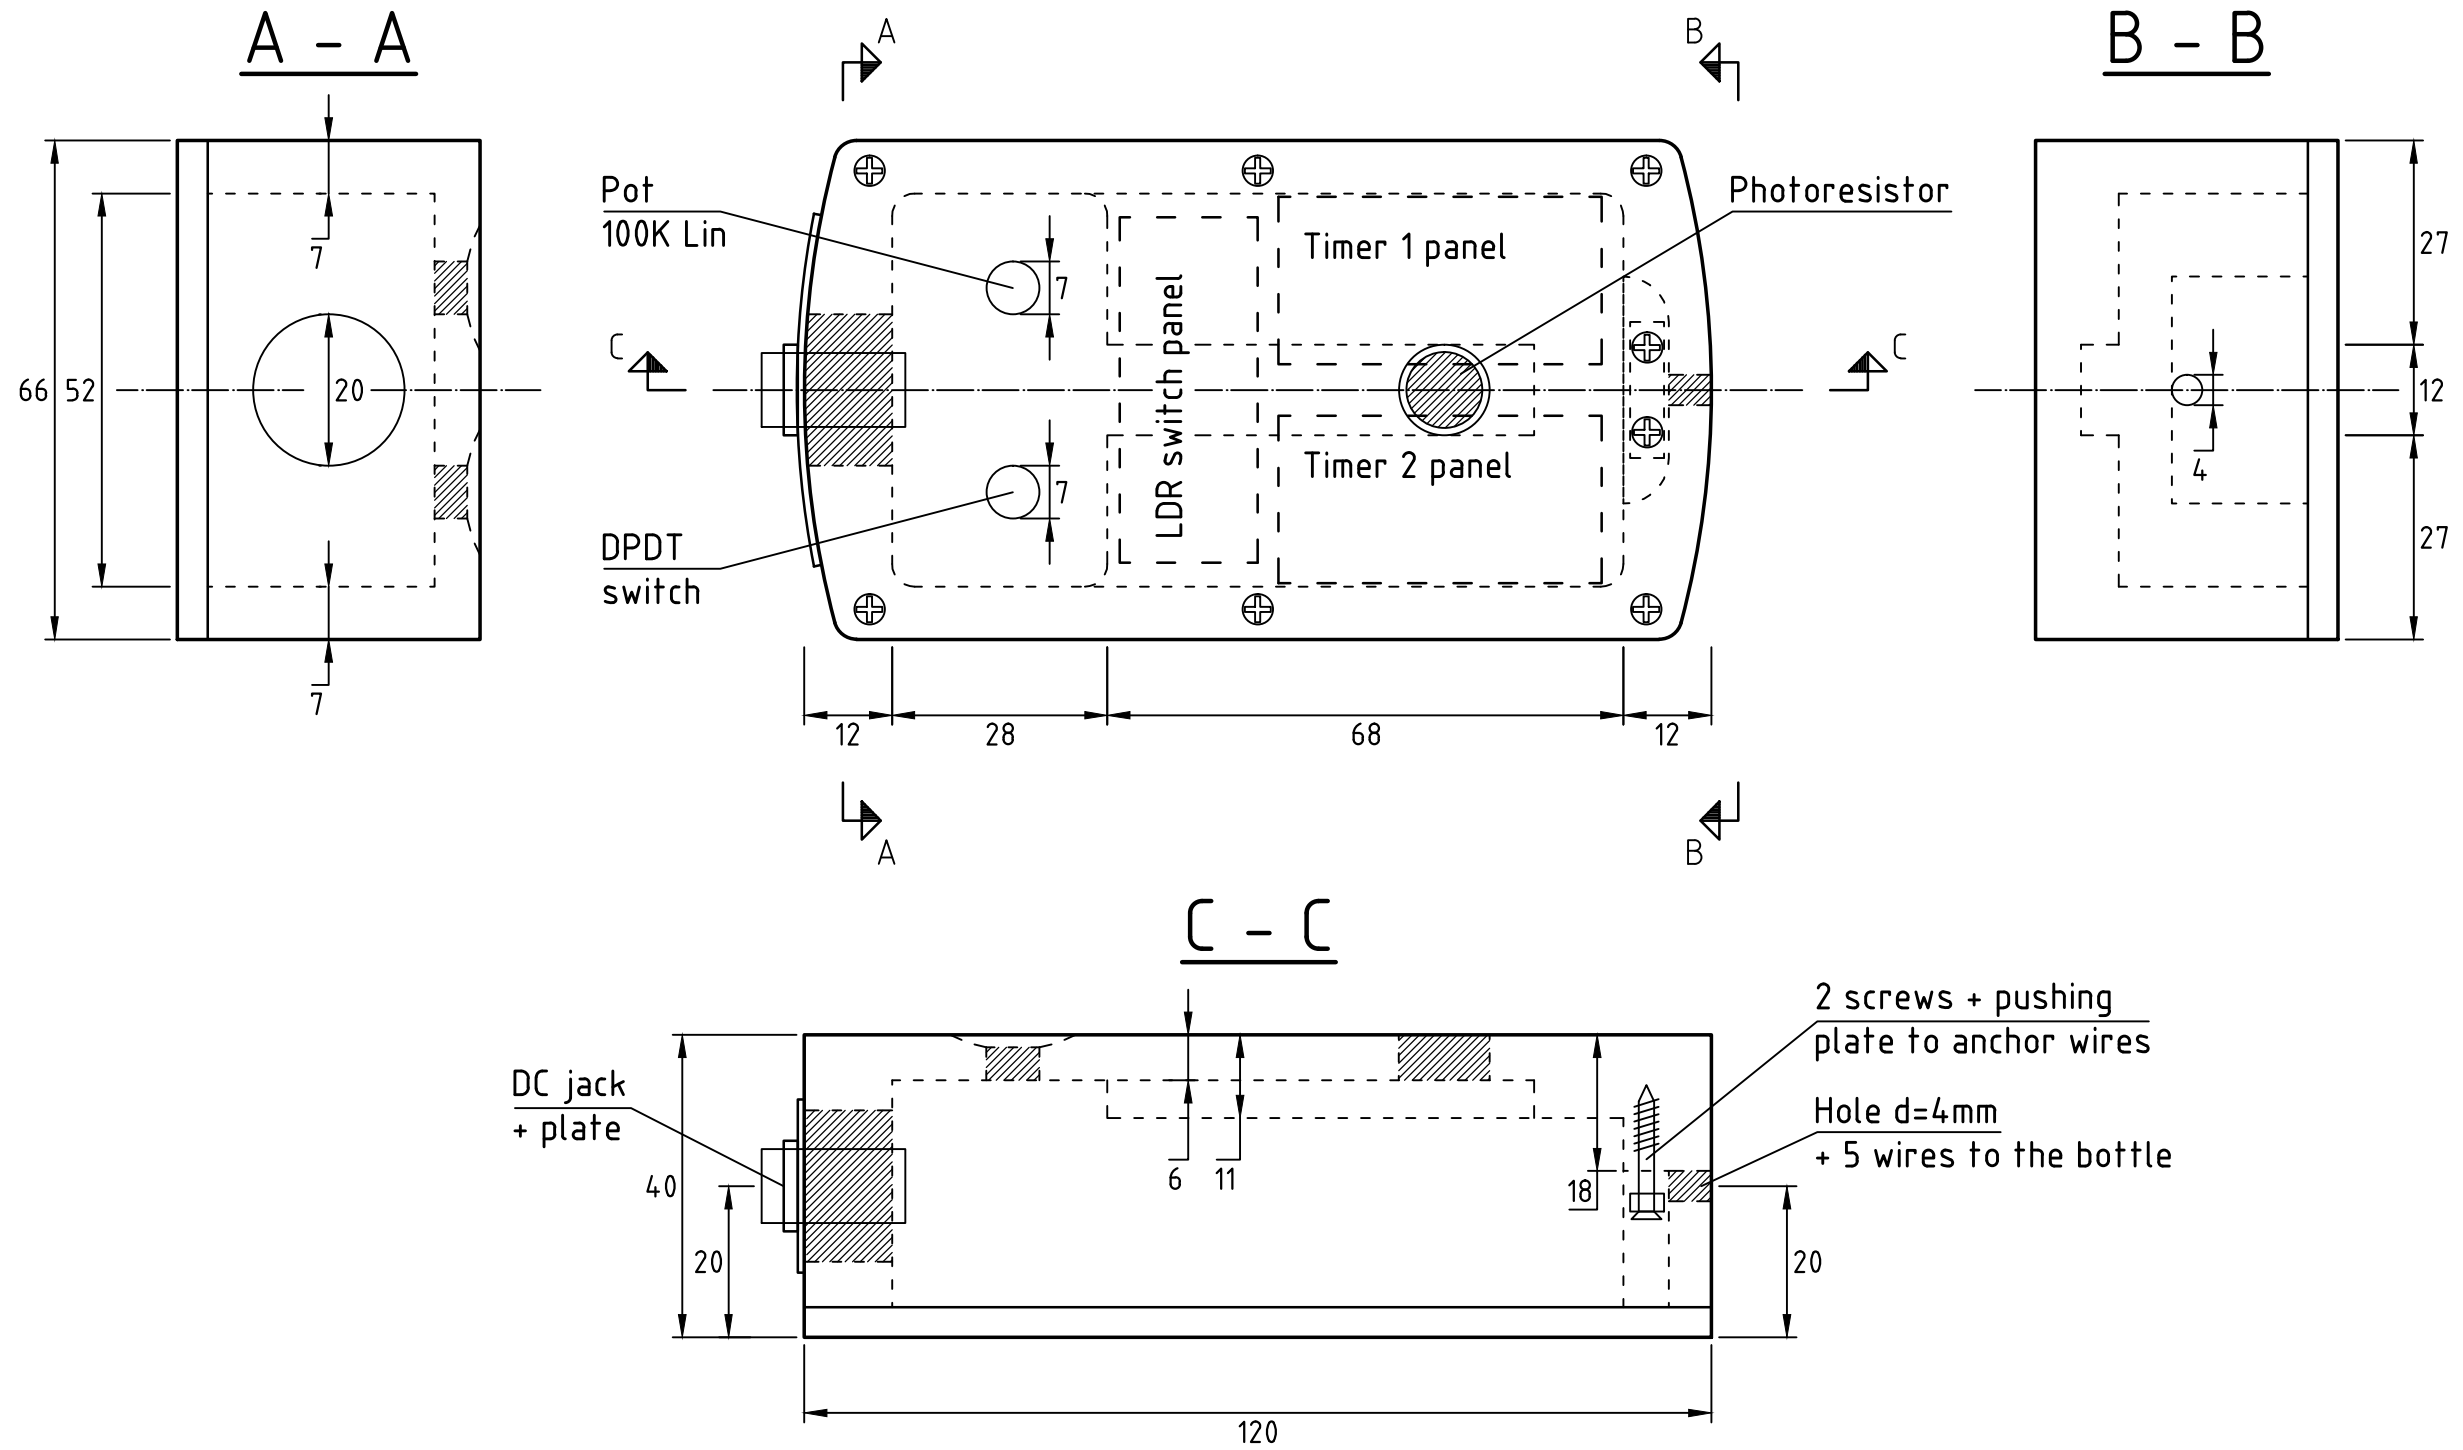

CONTROL BOX 1:1

PRODUCED BY AN AUTODESK EDUCATIONAL PRODUCT

PRODUCED BY AN AUTODESK EDUCATIONAL PRODUCT

J.I. (info@ffholm.com / www.ffholm.com)		"Randomly" illuminating night light with LDR switch
1:1	10.8.2014	